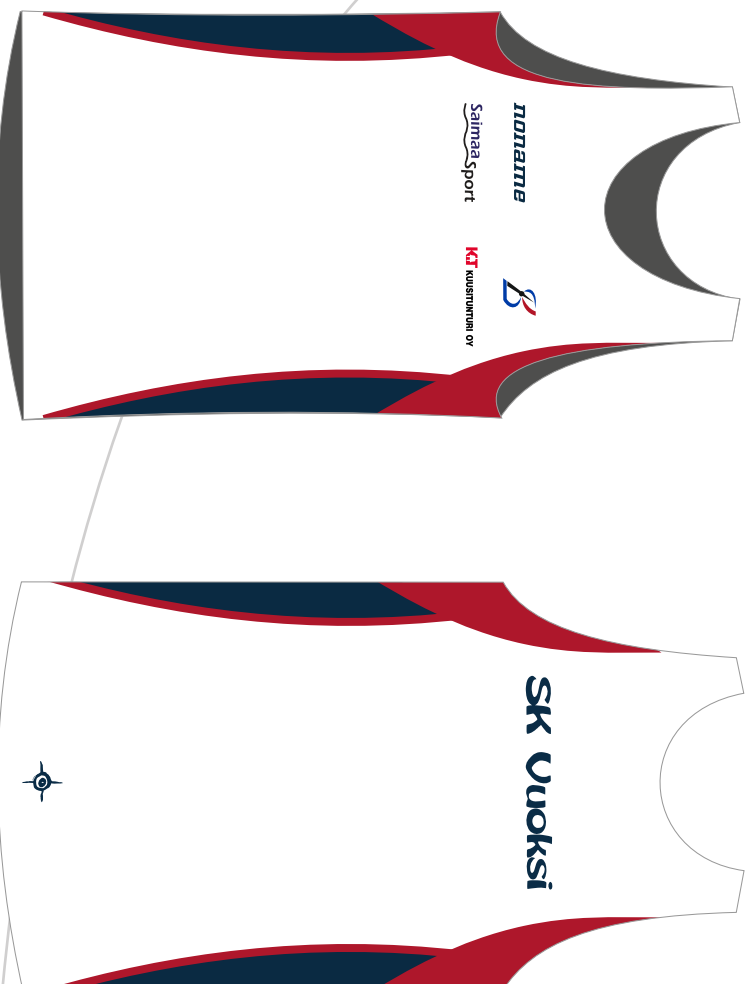

Running singlet

Digi

NONAME
copyright nomade collection
03281

☐ First sketches

☐ Corrected sketches

☒ Final design

☒ New order

☐ Re-order

☐ Re-order with changes

Other information

COLOURS & FABRIC

Tech: Standard navy, red 187C, white

BASIC INFORMATION

Order Date:

Salesman: Kari Arponen

Designer: AU

Contact person:

DELIVERY ADDRESS

Saimaa Sport

Asematie 14

55300 RAUHA

FINLAND

DELIVERY DATE

IMPORTANT INFO!

Please check the designs, colours and logos carefully! The customer is ultimately responsible for a confirmed final design.