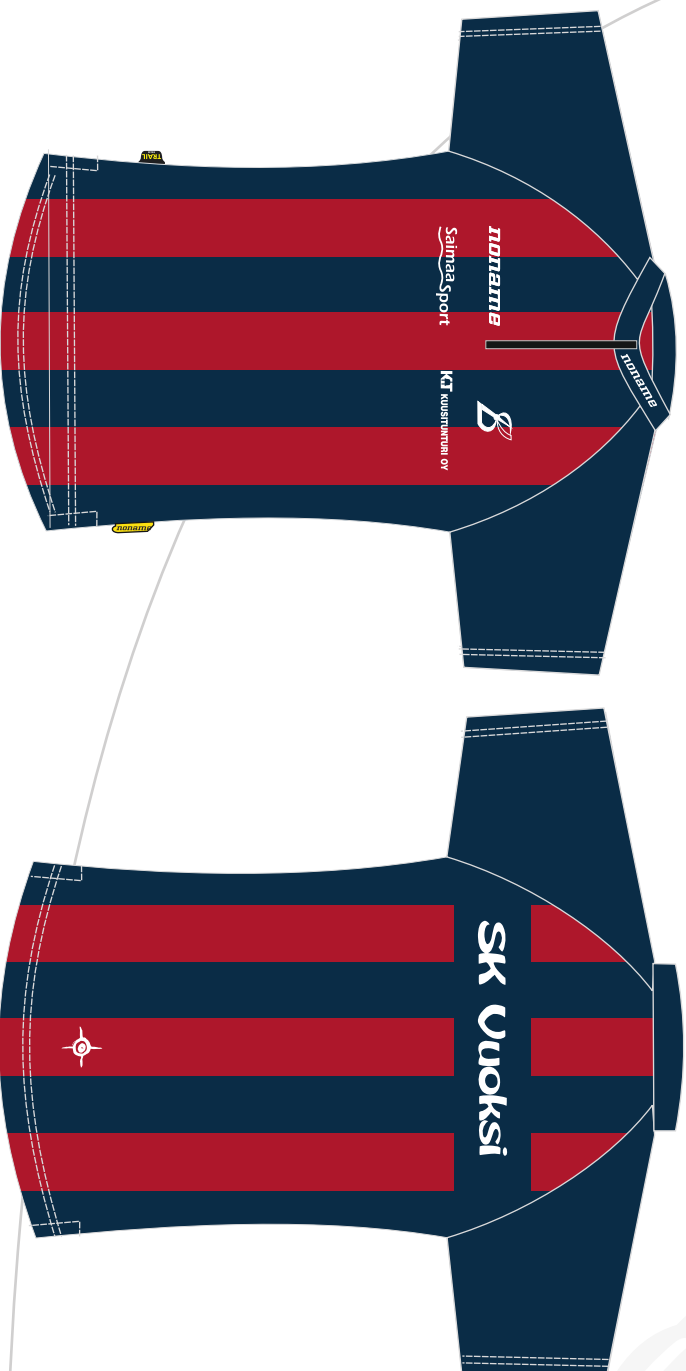

- First sketches
- Corrected sketches
- Final design

- New order
- Re-order
- Re-order with changes

-

Other information

COLOURS & FABRIC

Tech: Standard navy, red 187C
O-vent: Standard navy, red 187C
Zippers: Black