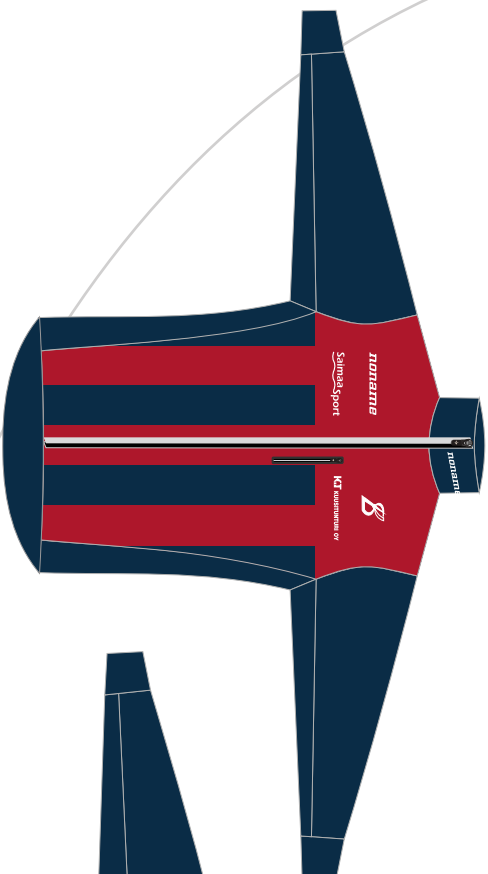

Running jacket plus

Digi

NONAME
copyright nomade collection
03281

- ☐ First sketches
- ☐ Corrected sketches
- ☒ Final design

- ☒ New order
- ☐ Re-order
- ☐ Re-order with changes

-

Other information

COLOURS & FABRIC

Micro: Standard navy, red 187C, white
Stretch: Standard navy
Zippers: Black
Topstiching: Tone to tone

BASIC INFORMATION

Order Date:
Salesman: Kari Arponen
Designer: AU
Contact person:

DELIVERY ADDRESS

Saimaa Sport
Asematie 14
55300 RAUHA
FINLAND
+358405561844

DELIVERY DATE

IMPORTANT INFO!

Please check the designs, colours and logos carefully! The customer is ultimately responsible for a confirmed final design.