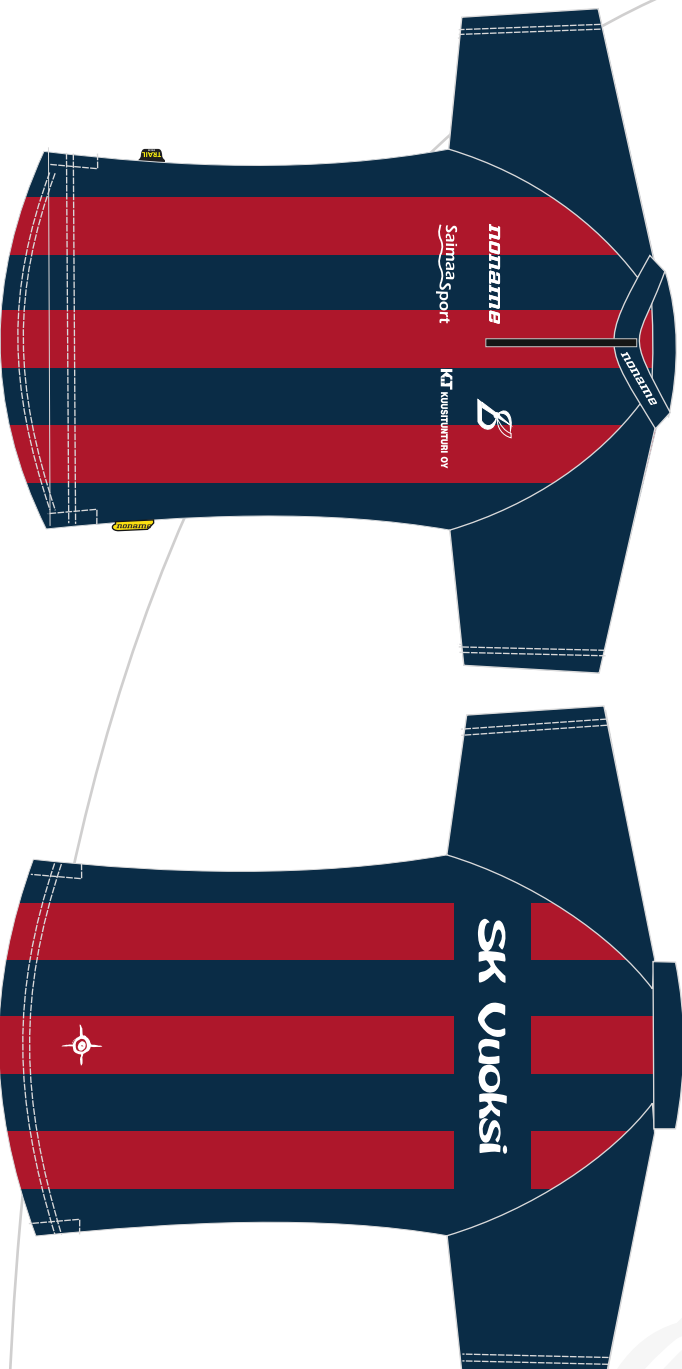

Battle ladies SS

Digi

NONAME

copyright nomade collection

03281

- ☐ First sketches
- ☐ Corrected sketches
- ☒ Final design

- ☒ New order
- ☐ Re-order
- ☐ Re-order with changes

-

Other information

COLOURS & FABRIC

Tech: Standard navy, red 187C
O-vent: Standard navy, red 187C
Zippers: Black

BASIC INFORMATION

Order Date:
Salesman: Kari Arponen
Designer: AU
Contact person:

DELIVERY ADDRESS

Saimaa Sport
Asematie 14
55300 RAUHHA
FINLAND
+358405561844

DELIVERY DATE

IMPORTANT INFO!

Please check the designs, colours and logos carefully! The customer is ultimately responsible for a confirmed final design.